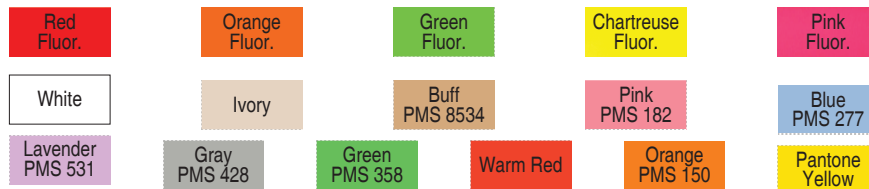

Label Stock Colors