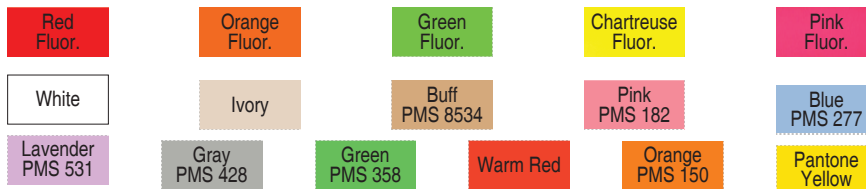

Label Stock Colors