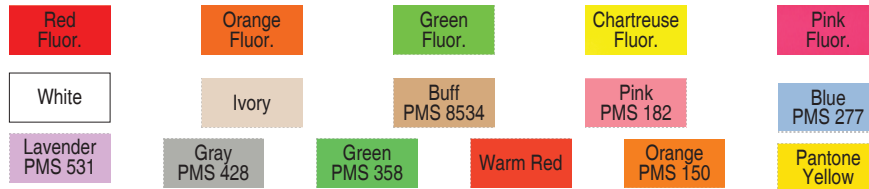

Label Stock Colors