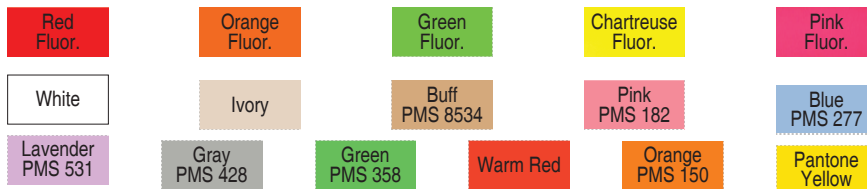

Label Stock Colors